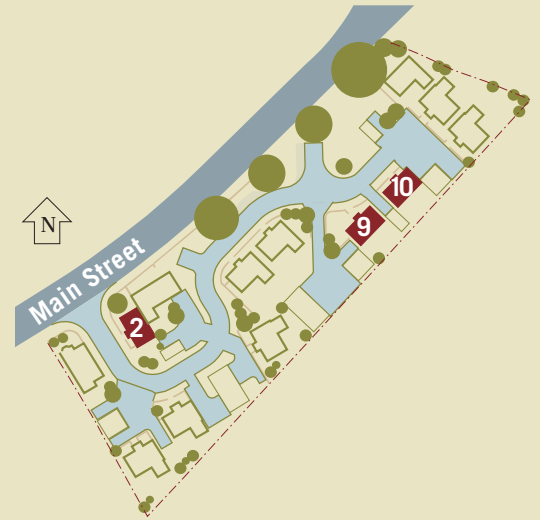

TWEED MEADOWS
CORNHILL ON TWEED

- Living Room**
5390mm x 3530mm (17'8" x 11'7")
- Kitchen/Dining Room**
5390mm x 3212mm (17'8" x 10'6")
- Master Bedroom**
3951mm x 3212mm (13'0" x 10'6")
- Bedroom 2**
3530mm x 3037mm (11'7" x 10'0")
- Bedroom 3**
3530mm x 2264mm (11'7" x 7'5")

Curlew - Plots 2, 9 & 10