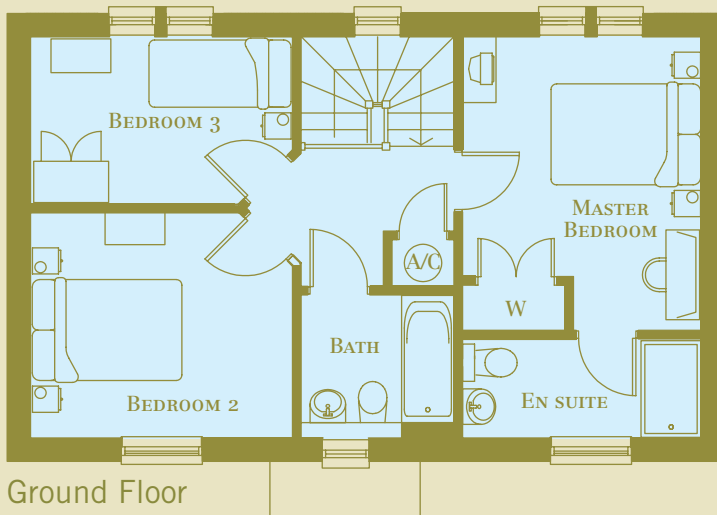

TWEED MEADOWS
CORNHILL ON TWEED

- Living Room**
5390mm x 3530mm (17'8" x 11'7")
- Kitchen/Dining Room**
5390mm x 3212mm (17'8" x 10'6")
- Master Bedroom**
3951mm x 3212mm (13'0" x 10'6")
- Bedroom 2**
3530mm x 3037mm (11'7" x 10'0")
- Bedroom 3**
3530mm x 2264mm (11'7" x 7'5")

Curlew - Plots 2, 9 & 10