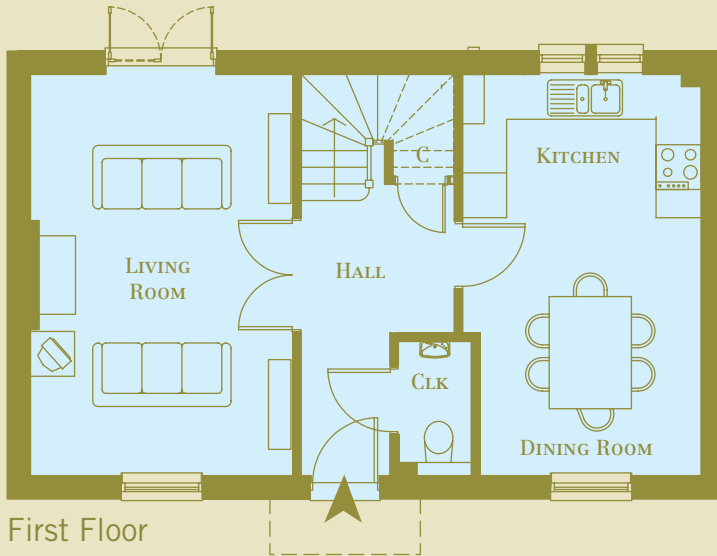

TWEED MEADOWS
CORNHILL ON TWEED

- Living Room**
5390mm x 3530mm (17'8" x 11'7")
- Kitchen/Dining Room**
5390mm x 3212mm (17'8" x 10'6")
- Master Bedroom**
3951mm x 3212mm (13'0" x 10'6")
- Bedroom 2**
3530mm x 3037mm (11'7" x 10'0")
- Bedroom 3**
3530mm x 2264mm (11'7" x 7'5")

Curlew - Plots 2, 9 & 10